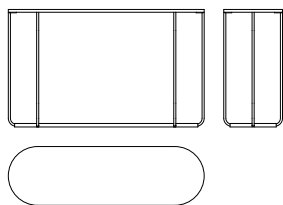

AMBAR

CONSOLE

Ethnic accents and African references for the Ambar console, whose structure consisting of a base and top in precious Carbalho wood evokes the typical African percussion. The thin structure in polished brass contrasts with the materiality of the wood adding a luminous note and making the whole lighter and elegant.

Console with base in polished brass.
Top in multilayer wood attached to the base and covered in matt dark wengé dyed Carbalho essence. Brass tag with certified "100% Made in Italy" serial number attached.

Other finishings and upholsteries available upon request from Etro Home Interiors collection.

E.AMB.521.A

L 140 D 42 H 84 cm