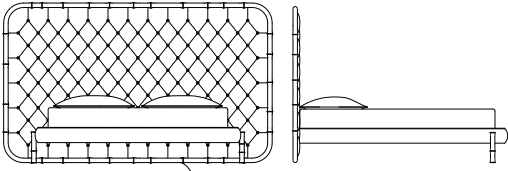

DELFI

BED

A bed with a regal and fairy-tale charm, in which the profile with the shape of bamboo canes meets the timeless elegance of the capitonné manufacturing in an iridescent and shimmering fabric.

Headboard with bamboo frame in polished brass and upholstery in velvet cat. A Amalfi col. 1 Bean with decorative golden nails.
Bedframe and optional mattress cover in velvet cat. A Flag col. 1 Bean. Rolls in velvet cat. A Amalfi col. 1 Bean. Bamboo shaped feet in polished brass. Slatted bed base included. Mattress not included.

Other finishings and upholsteries available upon request from Etro Home Interiors collection.

E.DEL.312.A

L 270 D 220 H 160 cm
(for mattress L 180 D 200)

E.DEL.312.B

L 289 D 220 H 160 cm
(for mattress L 200 D 200)