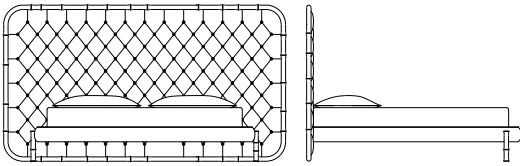

DELFI

BED

A bed with a regal and fairy-tale charm, in which the profile with the shape of bamboo canes meets the timeless elegance of the capitonné manufacturing in an iridescent and shimmering fabric.

Headboard with bamboo frame in polished brass and upholstery in velvet cat. A Amalfi col. 1 Bean with decorative golden nails.
Bedframe and optional mattress cover in velvet cat. A Flag col. 1 Bean. Rolls in velvet cat. A Amalfi col. 1 Bean. Bamboo shaped feet in polished brass. Slatted bed base included. Mattress not included.

Other finishings and upholsteries available upon request from Etro Home Interiors collection.

E.DEL.312.A

L 270 D 220 H 160 cm
(for mattress L 180 D 200)

E.DEL.312.B

L 289 D 220 H 160 cm
(for mattress L 200 D 200)