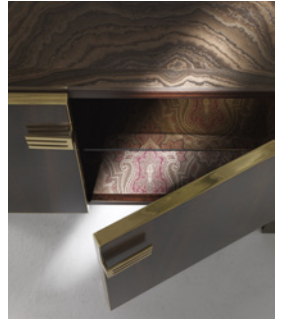

KLEE

SIDEBOARD

Featuring pure and uncluttered lines, Klee sideboard combines the choice of precious, luxurious materials with the simplicity of the design. The structure is in polished brass or patinated bronze with sides covered with smoked eucalyptus frisé, while the inside features a special upholstery in fabric from the Etro Home Interiors collection.

Structure in patinated bronze metal. Sides in smoked eucalyptus frisé wood. Inner upholstery in fabric cat. A Deosai col. 1 Paradox. Top in marble cat. A Eramosa (pass-cut). Details in polished brass.

Other finishings and upholsteries available upon request from Etro Home Interiors collection.

E.KLE.113.A

L 237 D 54 H 87 cm