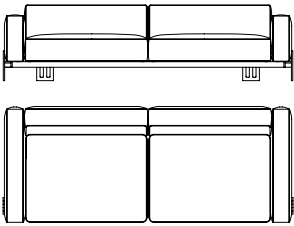

Other finishings and upholsteries available upon request from Etro Home Interiors collection.

E.KLE.211.A
3-SEATER SOFA
L 260 D 103 H 83 cm

E.KLE.211.B
2-SEATER SOFA
L 220 D 103 H 83 cm