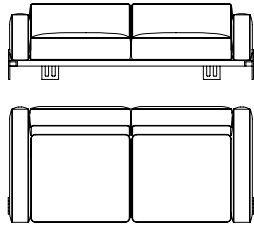

2 cushions 50 x 50 cm in fabric cat. B Llanover col. 1 Paradox with piping in velvet cat. A Firenze col. 1 Raisin.

2 cushions 50 x 50 cm in fabric cat. A Firenze col. 1 Raisin.

1 cushion 50 x 30 cm in fabric cat. B Llanover col. 1 Paradox with piping in velvet cat. A Firenze col. 1 Raisin.

Other finishings and upholsteries available upon request from Etro Home Interiors collection.

E.KLE.211.A
3-SEATER SOFA
L 260 D 103 H 83 cm

E.KLE.211.B
2-SEATER SOFA
L 220 D 103 H 83 cm