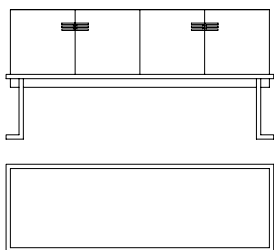

## SIDEBOARD

An evocative piece of furniture that recalls the shape of an ancient chest, like those which were sorted in Kolkata, which was one of the primary commercial centres in India. Embellished by a patinated bronze base, the cabinet is covered with antiqued printed fabric with the Maison's iconic motif and enhanced by decorative handles and details representing the Etro logo.

### **E.KOL.113.A**

SIDEBOARD WITH 4 DOORS  
L 186 D 61 H 90 cm