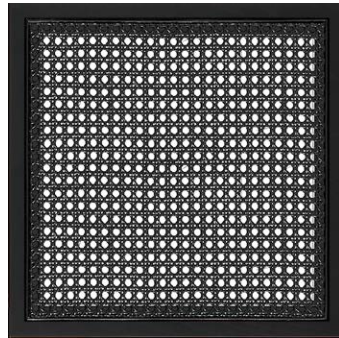

ETRO

HOME INTERIORS

MATERIALS AND FINISHINGS
COLLECTION

WOOD

PATINATED GOLD LIQUID METAL LACQUER

PATINATED BRONZE

SMOKED EUCALYPTUS FRISE

CHERRY RED LACQUER

DARK WENGE DYE

DARK WENGÉ DYED FRAMES WITH CHERRY RED LACQUERED CANE

DARK WENGÉ DYED FRAMES WITH BLACK LACQUERED CANE

METAL

POLISHED BRASS

PATINATED BRONZE

MARBLE

RED NAPOLEON
cat. A