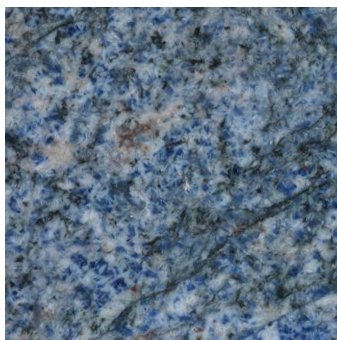

AZUL BAHIA
cat. B