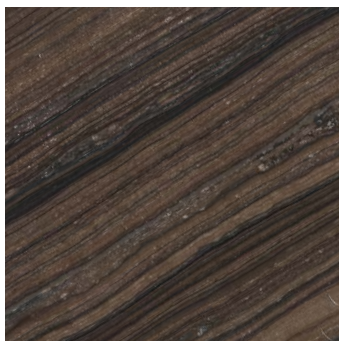

ERAMOSA (COUNTER-PASS CUT)
cat. A