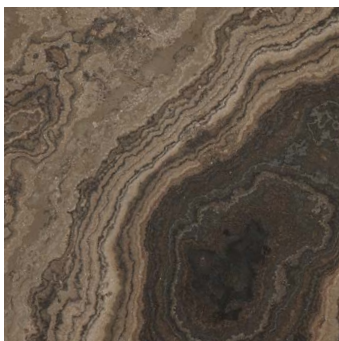

ERAMOSA (PASS CUT)
cat. A