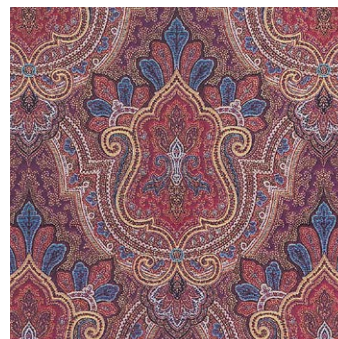

DEOSAI MOTIF