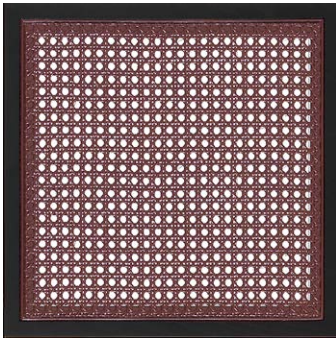

ETRO

HOME INTERIORS

MATERIALS AND FINISHINGS
COLLECTION

WOOD

PATINATED GOLD LIQUID METAL LACQUER

PATINATED BRONZE

SMOKED EUCALYPTUS FRISE

CHERRY RED LACQUER

DARK WENGE DYE

DARK WENGÉ DYED FRAMES WITH CHERRY RED LACQUERED CANE

DARK WENGÉ DYED FRAMES WITH BLACK LACQUERED CANE

METAL

POLISHED BRASS

PATINATED BRONZE

MARBLE

RED NAPOLEON
cat. A

POLAR GREEN
cat. A

AZUL BAHIA
cat. B

ERAMOSA (PASS CUT)
cat. A

ERAMOSA (COUNTER-PASS CUT)
cat. A

GLASS

EXTRA CLEAR GLASS

BRONZED GLASS

PRINTED GLASS