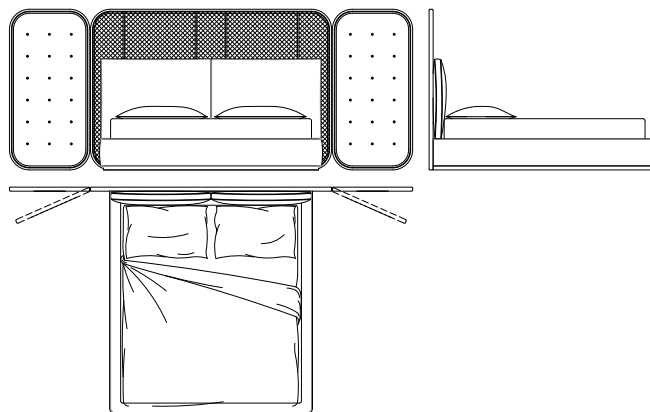

Bed with headboard in brushed Smoke Grey Vienna straw attached to the solid beech wood structure, turned and worked with a numeric control system, finished with matt dark wengé dye. Closure piping in wicker in same colour as Vienna straw. Back of headboard closed with panel of multilayer wood covered in linen cat. A Noli col. 3 Greige. Headboard cushions in variable thickness high density expansive polyurethane foam attached to the headboard structure with a clip system. Removable external upholstery in linen cat. A Noli col. 3 Greige with piping in linen cat. A Noli col. 4 Ivory. Roll cushions in variable thickness high density expansive polyurethane foam. Removable external upholstery in jacquard fabric cat. A Deccan col. 2 Champagne with same colour piping. Optional quilted lightweight bedcover (200g/m²) in polyester fibre filling covered in jacquard fabric cat. A Deccan col. 2 Champagne. Bed frame in multilayer wood and variable thickness high density expansive polyurethane foam. Removable external upholstery in linen cat. A Noli col. 3 Greige. Base in multilayer wood finished with matt dark wengé dye. Side panels in printed fabric cat. B Leroy col. 2 Greige attached to the structure in solid beech wood, turned and worked with a numeric control system, finished with matt dark wengé dye. Closure piping in linen cat. A Noli col. 3 Greige. Customisable side panels with detachable accessory elements, attached to the structure through an interlocking system.

Brass tag with certified “100% Made in Italy” serial number attached.

Other finishings and upholsteries available upon request from ETRO Home Interiors collection.

TIMGAD

BED

E.TIM.312.A

L 405 D 226 H 160 cm
(for mattress 180 x 200 cm)

E.TIM.312.B

L 405 D 226 H 160 cm
(for mattress 200 x 200 cm)

OPTIONAL

E.TIM.814.A

L 40 D 40 cm

E.TIM.815.A

E.TIM.816.A

L 44 D 20 cm