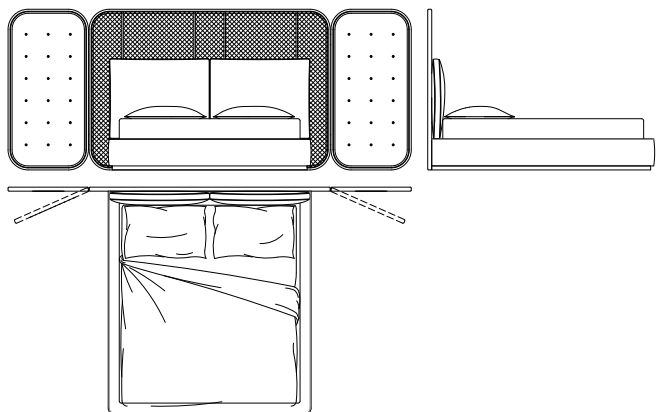

“Monkey” hanger in polished cast brass.

Shelf with solid beech wood structure finished with matt dark wengé dye and tray in polished brass.

All of the upholstered parts are internally lined with resin coated polyester coupled with hypoallergenic white cotton canvas.
Slatted base included.

Brass tag with certified “100% Made in Italy” serial number attached.

Other finishings and upholsteries available upon request from ETRO Home Interiors collection.

TIMGAD

BED

E.TIM.312.A

L 405 D 226 H 160 cm
(for mattress 180 x 200 cm)