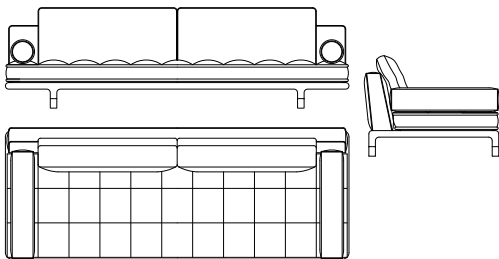

Other finishings and upholsteries available upon request from ETRO Home Interiors collection.