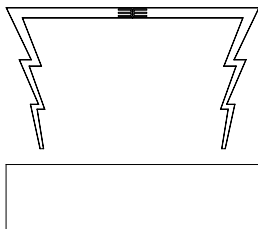

ZIGGY

CONSOLE

Made in smoked frisé eucalyptus wood, the Ziggy console is supported by legs recalling the zigzag shape of the thunderbolts. The mythological inspiration, one of the dominant themes in the 2019 collection, is expressed in this case in an element with a minimalist, essential and scenographic design. A single line with brass profiles, luminous like the lightnings thrown by Zeus in Greek mythology and further embellished by the symbol that recalls the Etro logo.

Structure in smoked eucalyptus frisee wood. Profile in polished brass.

Other finishings available upon request from Etro Home Interiors collection.

E.ZIG.521.A

L 170 D 45 H 95 cm